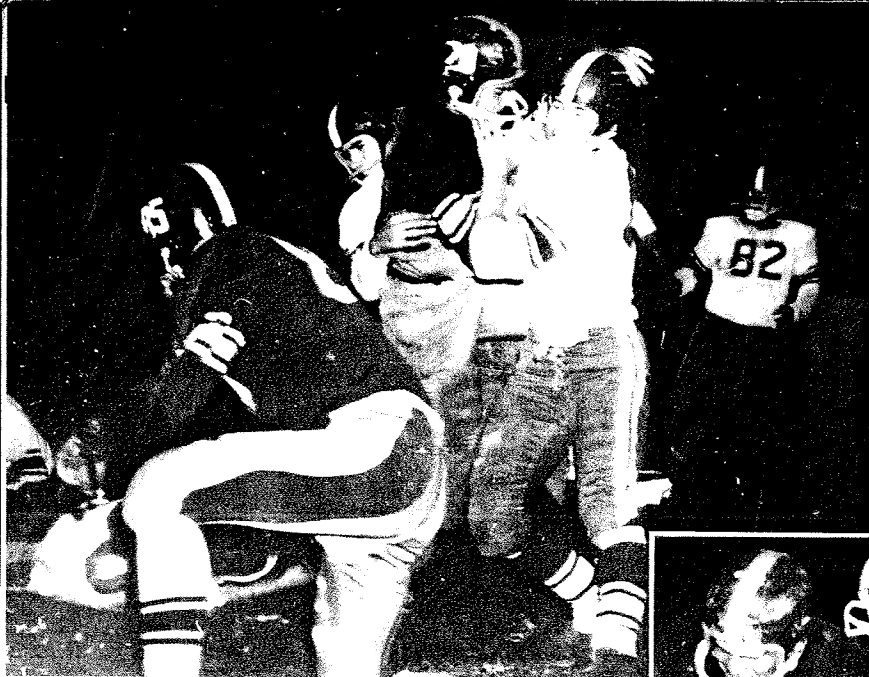

Football

Assistant
Coaches:

Mr. Puls
Mr. Enstad

Ralph Walker, Lee Zabka, Bruce Rogers, Bob Larson

Dig Buddy!

Bud's fighting hard.

Jake getting it both ways.

Pile up!

Pond grabs one in mid-air.

Moose and Johnse coming in for a tackle.
Another touchdown by Bud!

Woody gets smeared!

That's the way to cut 'em down!

1961

"Toad"
Tackle

"Ray"
Fullback

"Mike"
Guard