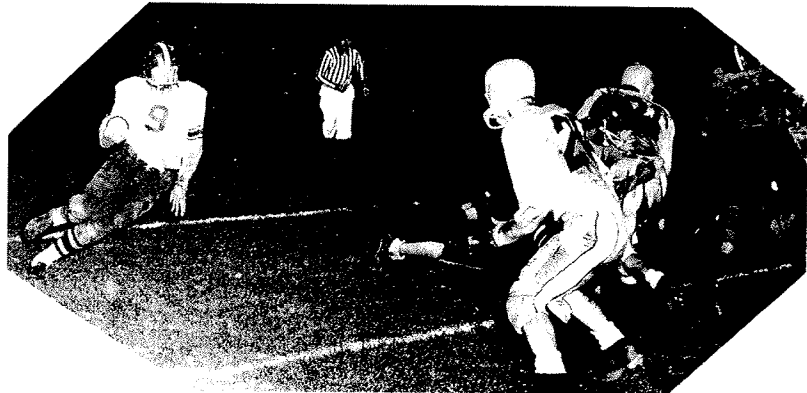

John Pichner
Coach

Lloyd goes for a TD after the line opens a nice hole.

BARRON 20 - SPOONER 12

On Parent's Night the Bears put on a dazzling offensive show. Lloyd scored on runs of 55 and 4 yards. Harbaugh scored on a pass-play. Kling and Burdick scored TD's for the Rails.