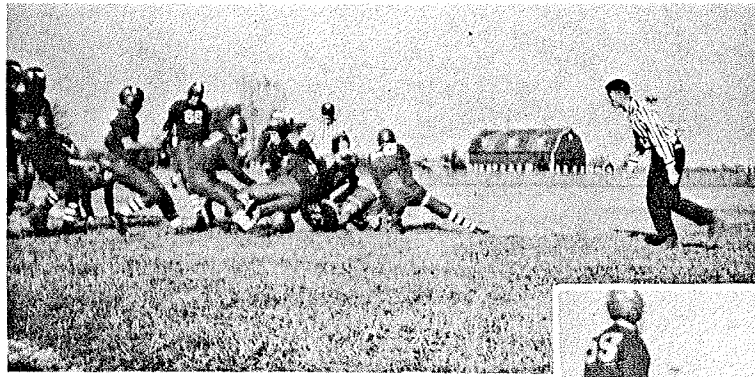

The referee's whistle breaks it up in the game with St. Pats.