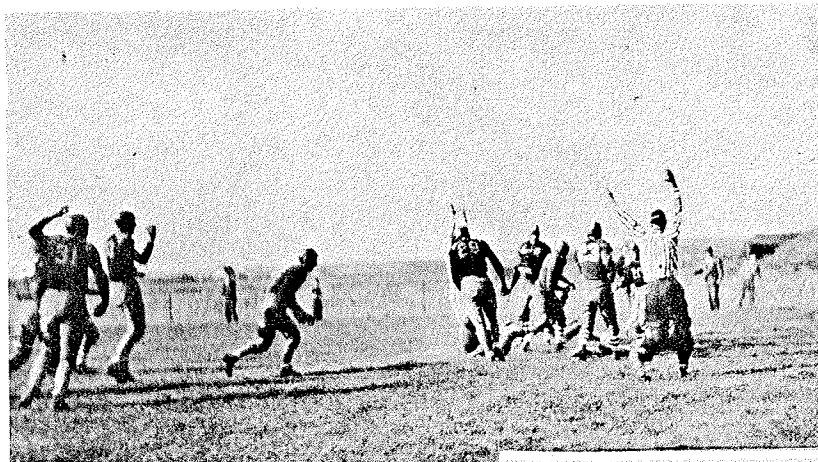

The referee calls a Barron touchdown in the St. Pats game.